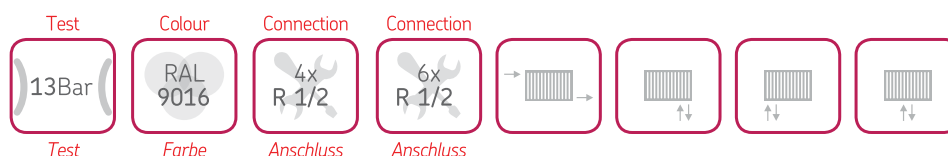

- High heat output; According to 75/65/ 20 ° DIN EN 442
- 33 1/3 Optimum Pitch
- High pressure resistance
- Esthetic
- Low water volume
- Ecological water based paint, epoxy polyester electrostatic powder paint
- World standard colour RAL 9016 (World Standard)
- Corrosion Resistance
- Ready and easy to install (wall fixing accessories included)
- Premium packaging; avoids, damages during transportation
- Easy to install with packaging

TYPE	Height	Water Content (lt/m)	Heat output*
11	300	1,70	512 W
	400	2,10	646 W
	500	2,50	773 W
	600	2,90	914 W
	750	3,00	1092 W
	900	3,50	1276 W
21	300	3,40	759 W
	400	4,17	952 W
	500	4,93	1135 W
	600	5,70	1341 W
	750	6,70	1590 W
	900	7,70	1851 W
22	300	3,20	989 W
	400	4,10	1246 W
	500	5,00	1482 W
	600	5,90	1763 W
	750	6,75	2073 W
	900	7,60	2402 W

* According to 75/65/20 DIN EN442 for 1 meter length